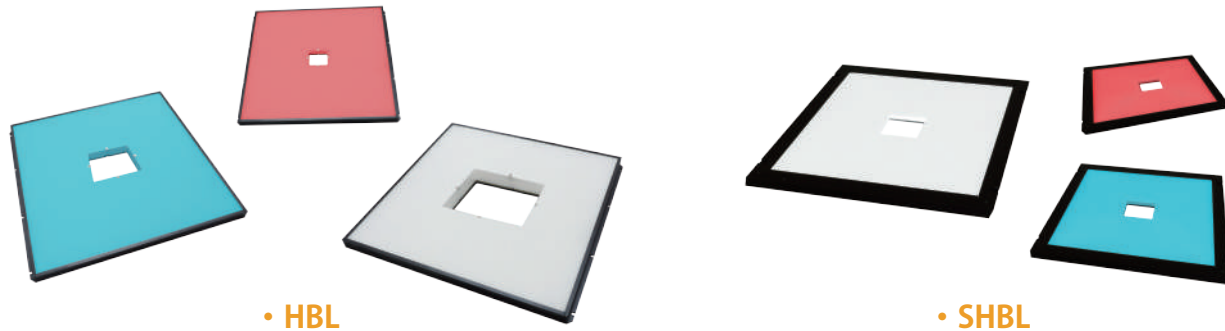

HBL/SHBL Series

開孔背光源

◆ 產品特色

- 中心開孔以利相機穿孔安裝 (For HBL)
- 超薄設計與中心開孔以利相機穿孔安裝 (For SHBL)
- 適合高均勻度要求的大面積照明
- 照射非反射物體時，能夠取代同軸照明並節省空間
- 可客製發光面積、開孔大小與光源波長、色溫

◆ 產品型號

◆ 系列規格表

Model	Voltage	Color	Power (W)		Dimensions (mm)			Type	Hole Size (mm)	Diagrams
			●	●●●○	Length	Width	Height			
HBL-192X132-S115X65	24V	● ● ● ○	12.5	12.5	202	154	16	Bottom Type	115X65 Square	1
HBL-200X150-S83X38	24V	● ● ● ○	27	27	210	172	16	Bottom Type	83X38 Square	2
HBL-300X300-S40	24V	● ● ● ○	51	51	322	310	16	Bottom Type	40X40 Square	3
HBL-300X300-S100	24V	● ● ● ○	93	93	322	310	16	Bottom Type	100X100 Square	4

Model	Voltage	Color	Power (W)		Dimensions (mm)			Type	Hole Size (mm)	Diagrams
			●	●●●○	Length	Width	Height			
SHBL-150X100-S40	24V	● ● ● ○	6	6	180	130	9.5	Side Type	40X40 Square	5
SHBL-200X200-S40	24V	● ● ● ○	12	15	230	230	9.5	Side Type	40X40 Square	6
SHBL-200X200-S100	24V	● ● ● ○	15	15	230	230	9.5	Side Type	100X100 Square	7
SHBL-300X300-S40	24V	● ● ● ○	26	26	330	330	9.5	Side Type	40X40 Square	8
SHBL-340X340-S40	24V	● ● ● ○	24	24	370	370	9.5	Side Type	40X40 Square	9
SHBL-600X400-S35	24V	● ● ● ○	36	36	630	430	10.5	Side Type	35X35 Square	10
SHBL-600X400-S60	24V	● ● ● ○	36	36	630	430	10.5	Side Type	60X60 Square	11