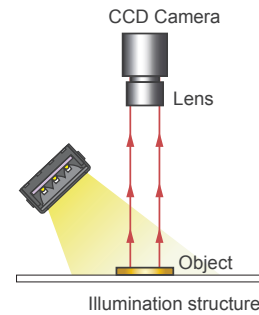

HIREC Series

High Power Bar Lights

◆ Product Features

- High power, high brightness, high uniformity
- High Efficient illumination structure to convey high-directional lightings to the objects
- Customized emitting area, wavelength and color temperature
- Optional diffuse board available

◆ Model Guide

◆ Specification Table

Model	Color	Current / Power	No. of Channel	Dimensions (mm)			Diagrams
				Length	Width	Height	
HIREC-47X28	● ● ● ○	0.25A / 6W	1	59	36	28	1
HIREC-95X28	● ● ● ○	0.5A / 12W	1	107	36	28	2
HIREC-142X28	● ● ● ○	0.75A / 18W	1	154	36	28	
HIREC-190X28	● ● ● ○	1A / 24W	1	202	36	28	
HIREC-237X28	● ● ● ○	1.25A / 30W	1	249	36	28	
HIREC-285X28	● ● ● ○	1.5A / 36W	1	297	36	28	
HIREC-380X28	● ● ● ○	2A / 48W	1	392	36	28	
HIREC-474X28	● ● ● ○	1.25A / 60W	2	486	36	28	

※ 僅限搭配定電流驅動器，並請注意額定電流

◆ Case Pictures

◆ Dimensional Drawing

(mm)

Illumination Diagrams