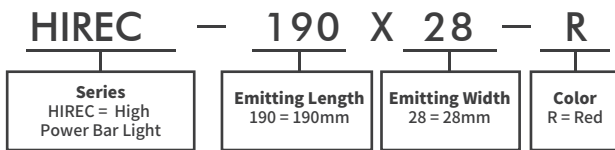

HIREC Series

High Power Bar Lights

◆ Product Features

- High power, high brightness, high uniformity
- High Efficient illumination structure to convey high-directional lightings to the objects
- Customized emitting area, wavelength and color temperature
- Optional diffuse board available

◆ Model Guide

◆ Specification Table

Model	Color	Current / Power	No. of Channel	Dimensions (mm)			Diagrams
				Length	Width	Height	
HIREC-47X28	● ● ● ○	0.25A / 6W	1	59	36	28	1
HIREC-95X28	● ● ● ○	0.5A / 12W	1	107	36	28	2
HIREC-142X28	● ● ● ○	0.75A / 18W	1	154	36	28	
HIREC-190X28	● ● ● ○	1A / 24W	1	202	36	28	
HIREC-237X28	● ● ● ○	1.25A / 30W	1	249	36	28	
HIREC-285X28	● ● ● ○	1.5A / 36W	1	297	36	28	
HIREC-380X28	● ● ● ○	2A / 48W	1	392	36	28	
HIREC-474X28	● ● ● ○	1.25A / 60W	2	486	36	28	