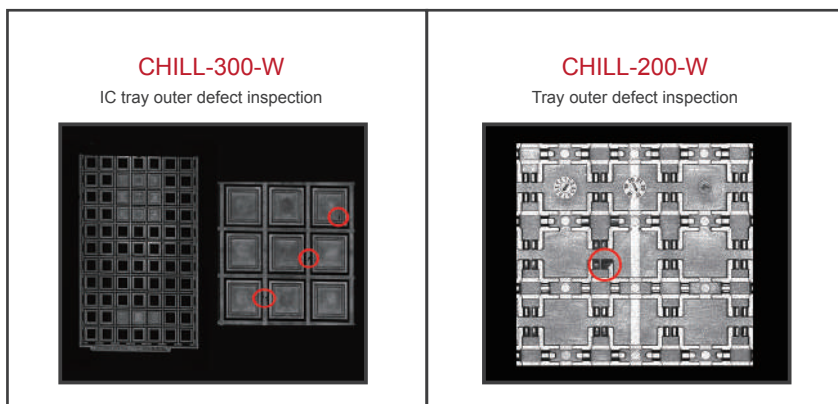

CHILL Series

高亮度同軸線光源

◆ 產品特色

- 適用於高速/高解析度的Line Scan 取像
- 超高亮度，高功率，可達6M Lux
- 提供同軸形式高亮度線光源
- 可選配內建散熱風扇與溫度監控模組提供熱管理

◆ 產品型號

◆ 系列規格表

Model	Color	Current / Power	No. of Channel	Dimensions (mm)			Diagrams
				Length	Width	Height	
CHILL-50	● ● ● ○	3A / 100W	1	196.8	70	70	1
CHILL-100	● ● ● ○	2.5A / 180W	2	193	117	52	2
CHILL-200	● ● ● ○	2A / 288W	4	220	191	54.5	3
CHILL-200	COLOR	2A / 240W	4	220	191	54.5	4
CHILL-300	● ● ● ○ ●	2.5A / 300W 2A / 300W	3	334	106	52	5
CHILL-400	● ● ● ○ ●	2.5A / 400W 2A / 240W	4	418	168	54.5	6

※ 僅限搭配定電流驅動器，並請注意額定電流

◆ 照明範例

◆ 產品尺寸圖