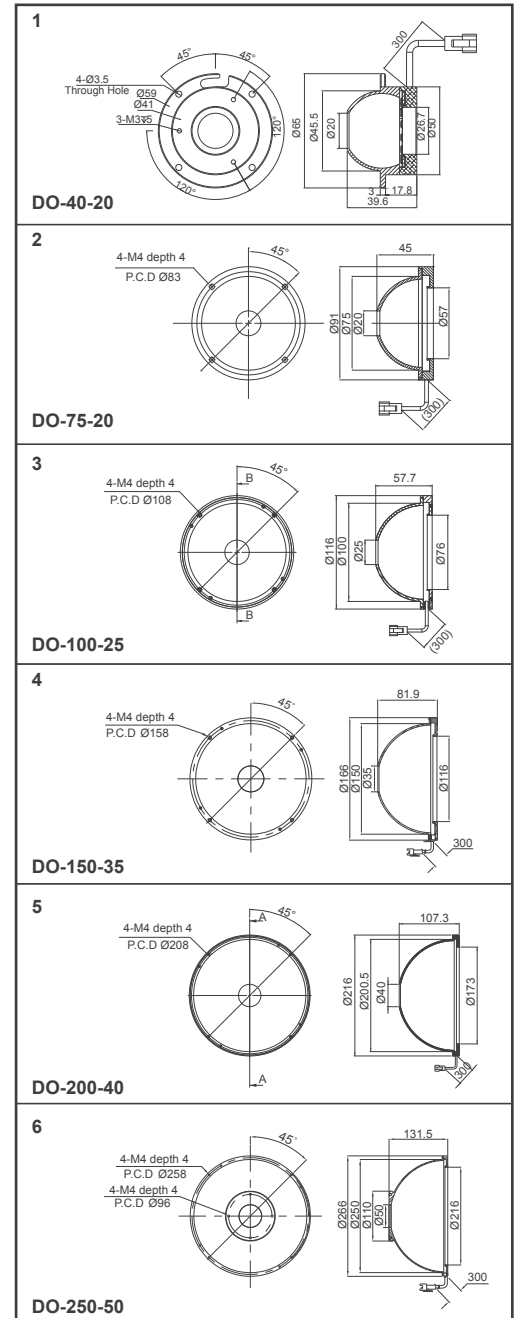

### Model Guide

### Specification Table

Model	Voltage	Color	Power (W)			Dimensions (mm)			Diagrams
			●	○	●	O.D.	Hole Dia.	Height	
DO-40-20	24V	● ○ ● ●	4.5	4	45.5	20	39.6	1	
DO-75-20	24V	● ○ ● ●	3.5	5	75	20	45	2	
DO-100-25	24V	● ○ ● ●	9	14	100	25	57.7	3	
DO-150-35	24V	● ○ ● ●	16	20	150	35	81.9	4	
DO-200-40	24V	● ○ ● ●	22	27	200.5	40	107.3	5	
DO-250-50	24V	● ○ ● ●	25	37	250	50	131.5	6	

### Linear Diagram

(mm)