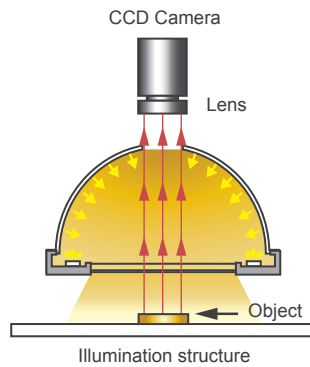

Product Features

- Diffused light source with high brightness and high uniformity
- Provide large illumination area and excellent shadow less result
- Suitable for uneven and highly reflective surface inspection
- Customized no hole type available