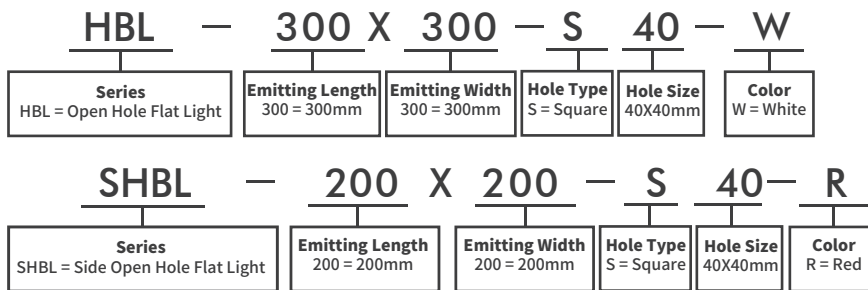

HBL/SHBL Series

Open Hole Flat Lights / Side Open Hole Flat Lights

Product Features

- Opening in the center of backlight to let the camera catches image through the hole(For HBL)
- Ultra-thin design with an opening in the center of backlight to let the camera catches image through the hole(For SHBL)
- Suitable for big area lighting demand that requires high uniformity
- Be able to substitute coaxial light and save fitting room for lighting non-reflective objects
- Customized emitting area, size of the opening hole, wavelength and color temperature

Model Guide

Specification Table

Model	Voltage	Color	Power (W)		Dimensions (mm)			Type	Hole Size (mm)	Diagrams
			●	●●●○	Length	Width	Height			
HBL-192X132-S115X65	24V	● ● ● ○	12.5	12.5	202	154	16	Bottom Type	115X65 Square	1
HBL-200X150-S83X38	24V	● ● ● ○	27	27	210	172	16	Bottom Type	83X38 Square	2
HBL-300X300-S40	24V	● ● ● ○	51	51	322	310	16	Bottom Type	40X40 Square	3
HBL-300X300-S100	24V	● ● ● ○	93	93	322	310	16	Bottom Type	100X100 Square	4

Model	Voltage	Color	Power (W)		Dimensions (mm)			Type	Hole Size (mm)	Diagrams
			●	●●●○	Length	Width	Height			
SHBL-150X100-S40	24V	● ● ● ○	6	6	180	130	9.5	Side Type	40X40 Square	5
SHBL-200X200-S40	24V	● ● ● ○	12	15	230	230	9.5	Side Type	40X40 Square	6
SHBL-200X200-S100	24V	● ● ● ○	15	15	230	230	9.5	Side Type	100X100 Square	7
SHBL-300X300-S40	24V	● ● ● ○	26	26	330	330	9.5	Side Type	40X40 Square	8
SHBL-340X340-S40	24V	● ● ● ○	24	24	370	370	9.5	Side Type	40X40 Square	9
SHBL-600X400-S35	24V	● ● ● ○	36	36	630	430	10.5	Side Type	35X35 Square	10
SHBL-600X400-S60	24V	● ● ● ○	36	36	630	430	10.5	Side Type	60X60 Square	11

◆ Dimensional Drawing

(mm)

◆ Case Pictures