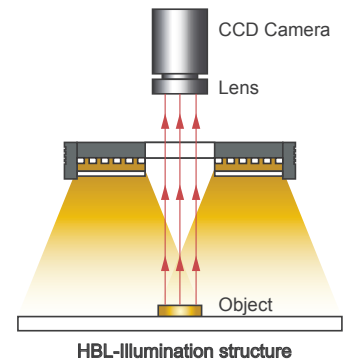

HBL/SHBL Series

Open Hole Flat Lights / Side Open Hole Flat Lights

Product Features

- Opening in the center of backlight to let the camera catches image through the hole(For HBL)
- Ultra-thin design with an opening in the center of backlight to let the camera catches image through the hole(For SHBL)
- Suitable for big area lighting demand that requires high uniformity
- Be able to substitute coaxial light and save fitting room for lighting non-reflective objects
- Customized emitting area, size of the opening hole, wavelength and color temperature

Model Guide

Specification Table

Model	Voltage	Color	Power (W)		Dimensions (mm)			Type	Hole Size (mm)	Diagrams
			●	●●●○	Length	Width	Height			
HBL-192X132-S115X65	24V	● ● ● ○	12.5	12.5	202	154	16	Bottom Type	115X65 Square	1
HBL-200X150-S83X38	24V	● ● ● ○	27	27	210	172	16	Bottom Type	83X38 Square	2
HBL-300X300-S40	24V	● ● ● ○	51	51	322	310	16	Bottom Type	40X40 Square	3
HBL-300X300-S100	24V	● ● ● ○	93	93	322	310	16	Bottom Type	100X100 Square	4

Model	Voltage	Color	Power (W)		Dimensions (mm)			Type	Hole Size (mm)	Diagrams
			●	●●●○	Length	Width	Height			
SHBL-150X100-S40	24V	● ● ● ○	6	6	180	130	9.5	Side Type	40X40 Square	5
SHBL-200X200-S40	24V	● ● ● ○	12	15	230	230	9.5	Side Type	40X40 Square	6
SHBL-200X200-S100	24V	● ● ● ○	15	15	230	230	9.5	Side Type	100X100 Square	7
SHBL-300X300-S40	24V	● ● ● ○	26	26	330	330	9.5	Side Type	40X40 Square	8
SHBL-340X340-S40	24V	● ● ● ○	24	24	370	370	9.5	Side Type	40X40 Square	9
SHBL-600X400-S35	24V	● ● ● ○	36	36	630	430	10.5	Side Type	35X35 Square	10
SHBL-600X400-S60	24V	● ● ● ○	36	36	630	430	10.5	Side Type	60X60 Square	11

◆ Dimensional Drawing

(mm)

◆ Case Pictures