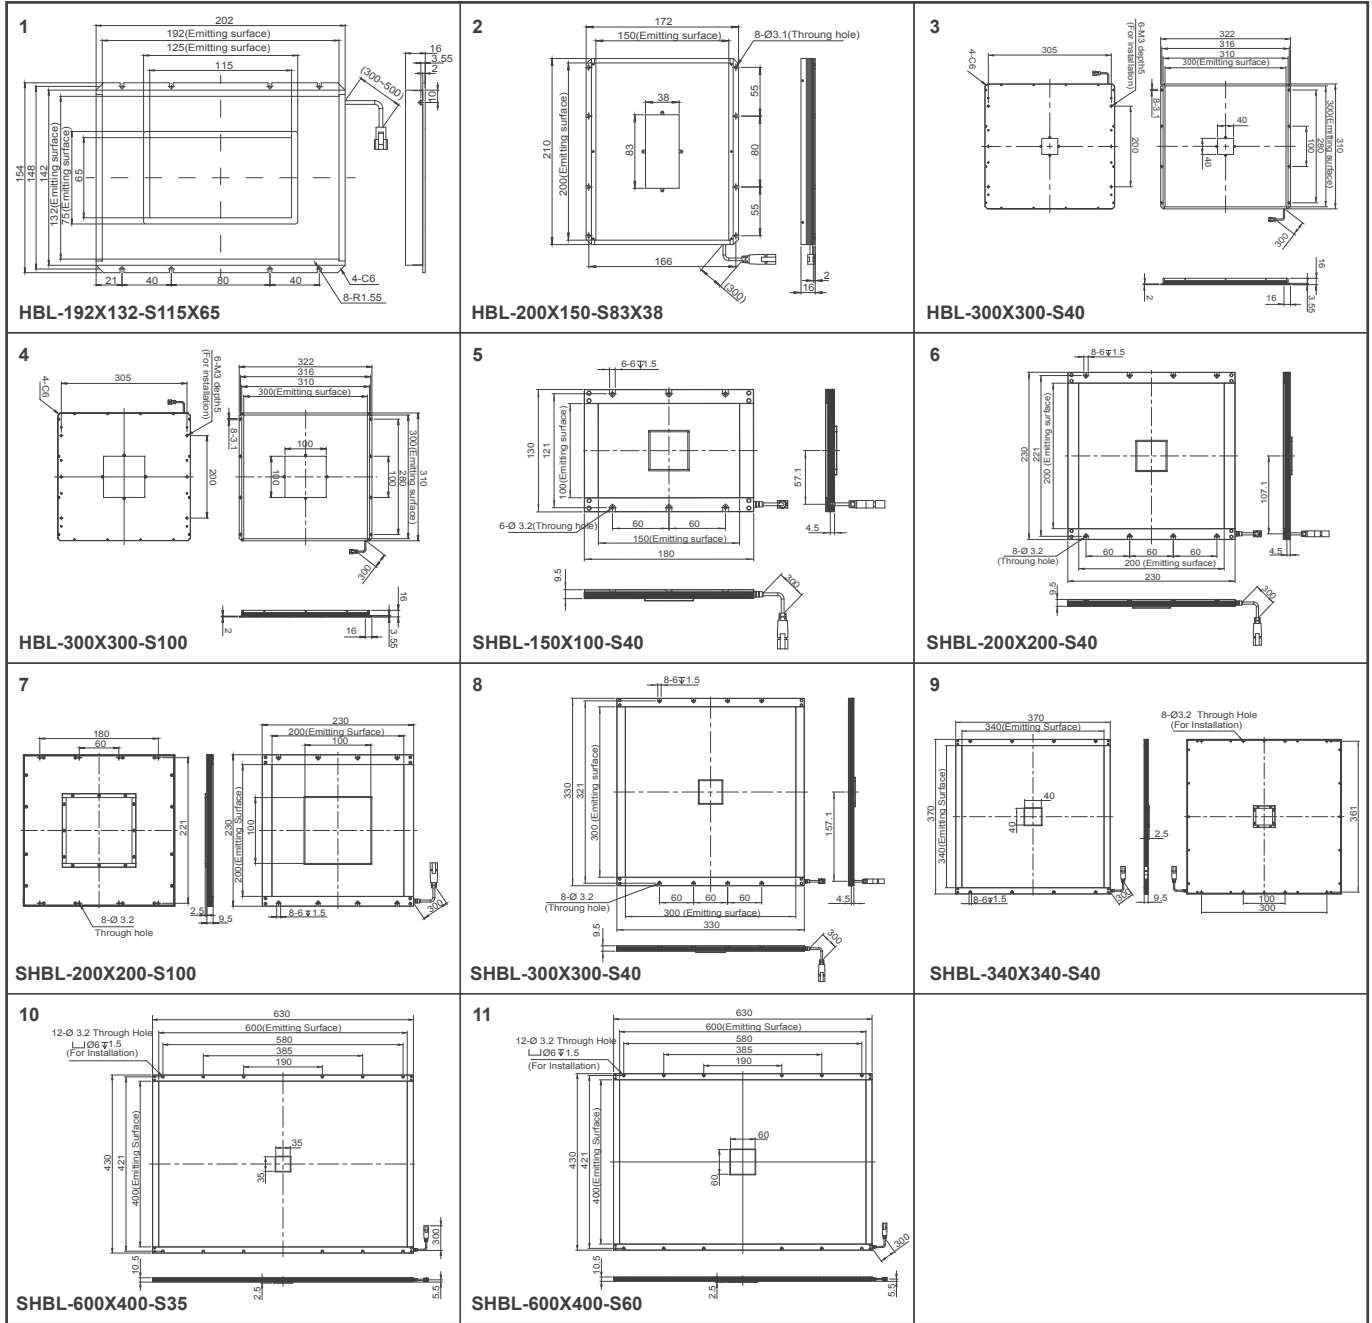

HBL/SHBL Series

Open Hole Flat Lights / Side Open Hole Flat Lights

Product Features

- Opening in the center of backlight to let the camera catches image through the hole(For HBL)
- Ultra-thin design with an opening in the center of backlight to let the camera catches image through the hole(For SHBL)
- Suitable for big area lighting demand that requires high uniformity
- Be able to substitute coaxial light and save fitting room for lighting non-reflective objects
- Customized emitting area, size of the opening hole, wavelength and color temperature

Model Guide

Specification Table

Model	Voltage	Color	Power (W)		Dimensions (mm)			Type	Hole Size (mm)	Diagrams
			●	●●●○	Length	Width	Height			
HBL-192X132-S115X65	24V	● ● ● ○	12.5	12.5	202	154	16	Bottom Type	115X65 Square	1
HBL-200X150-S83X38	24V	● ● ● ○	27	27	210	172	16	Bottom Type	83X38 Square	2
HBL-300X300-S40	24V	● ● ● ○	51	51	322	310	16	Bottom Type	40X40 Square	3
HBL-300X300-S100	24V	● ● ● ○	93	93	322	310	16	Bottom Type	100X100 Square	4

Model	Voltage	Color	Power (W)		Dimensions (mm)			Type	Hole Size (mm)	Diagrams
			●	●●●○	Length	Width	Height			
SHBL-150X100-S40	24V	● ● ● ○	6	6	180	130	9.5	Side Type	40X40 Square	5
SHBL-200X200-S40	24V	● ● ● ○	12	15	230	230	9.5	Side Type	40X40 Square	6
SHBL-200X200-S100	24V	● ● ● ○	15	15	230	230	9.5	Side Type	100X100 Square	7
SHBL-300X300-S40	24V	● ● ● ○	26	26	330	330	9.5	Side Type	40X40 Square	8
SHBL-340X340-S40	24V	● ● ● ○	24	24	370	370	9.5	Side Type	40X40 Square	9
SHBL-600X400-S35	24V	● ● ● ○	36	36	630	430	10.5	Side Type	35X35 Square	10
SHBL-600X400-S60	24V	● ● ● ○	36	36	630	430	10.5	Side Type	60X60 Square	11

◆ Dimensional Drawing

(mm)

◆ Case Pictures