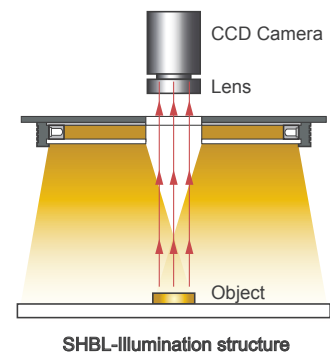

HBL/SHBL Series

Open Hole Flat Lights / Side Open Hole Flat Lights

Product Features

- Opening in the center of backlight to let the camera catches image through the hole(For HBL)
- Ultra-thin design with an opening in the center of backlight to let the camera catches image through the hole(For SHBL)
- Suitable for big area lighting demand that requires high uniformity
- Be able to substitute coaxial light and save fitting room for lighting non-reflective objects
- Customized emitting area, size of the opening hole, wavelength and color temperature

Model Guide

Specification Table

Model	Voltage	Color	Power (W)		Dimensions (mm)			Type	Hole Size (mm)	Diagrams
			●	●●●○	Length	Width	Height			
HBL-192X132-S115X65	24V	● ● ● ○	12.5	12.5	202	154	16	Bottom Type	115X65 Square	1
HBL-200X150-S83X38	24V	● ● ● ○	27	27	210	172	16	Bottom Type	83X38 Square	2
HBL-300X300-S40	24V	● ● ● ○	51	51	322	310	16	Bottom Type	40X40 Square	3
HBL-300X300-S100	24V	● ● ● ○	93	93	322	310	16	Bottom Type	100X100 Square	4

Model	Voltage	Color	Power (W)		Dimensions (mm)			Type	Hole Size (mm)	Diagrams
			●	●●●○	Length	Width	Height			
SHBL-150X100-S40	24V	● ● ● ○	6	6	180	130	9.5	Side Type	40X40 Square	5
SHBL-200X200-S40	24V	● ● ● ○	12	15	230	230	9.5	Side Type	40X40 Square	6
SHBL-200X200-S100	24V	● ● ● ○	15	15	230	230	9.5	Side Type	100X100 Square	7
SHBL-300X300-S40	24V	● ● ● ○	26	26	330	330	9.5	Side Type	40X40 Square	8
SHBL-340X340-S40	24V	● ● ● ○	24	24	370	370	9.5	Side Type	40X40 Square	9
SHBL-600X400-S35	24V	● ● ● ○	36	36	630	430	10.5	Side Type	35X35 Square	10
SHBL-600X400-S60	24V	● ● ● ○	36	36	630	430	10.5	Side Type	60X60 Square	11

◆ Dimensional Drawing

(mm)

◆ Case Pictures