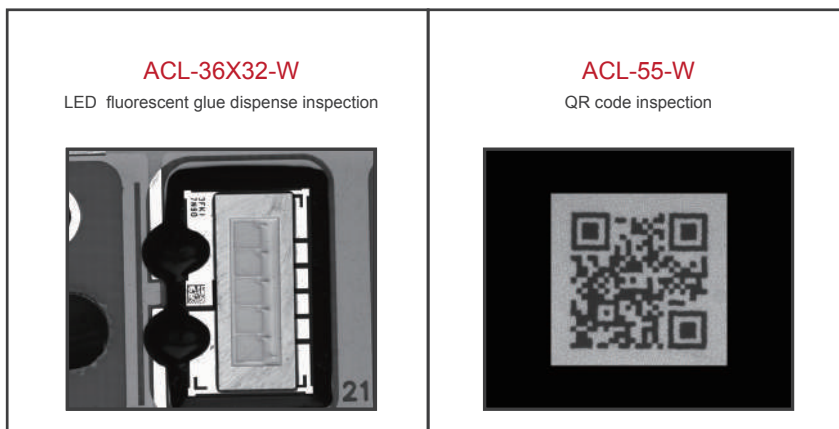

ACL Series

Angle Coaxial Lights

Product Features

- High density SMD LED and high brightness
- Special heat conducting materials for good heat dissipation and high stability
- Compact structure design without cooling fan
- Special coating film to provide high quality optical result
- 90-degree angle design to save the installation space

Model Guide

Specification Table

Model	Voltage	Color	Power (W)			Dimensions (mm)			Diagrams
			●	●●	●●●	Length	Width	Height	
ACL-34X25	24V	● ● ● ○	2	2	56	40	28	1	
ACL-36X32	24V	● ● ● ○	2.5	2.5	50	44	43	2	
ACL-40	24V	● ● ● ○	2.5	3.8	65	50	47	3	
ACL-50	24V	● ● ● ○	3.5	7.2	73	60	55.6	4	
ACL-55	24V	● ● ● ○	4.8	7.2	84	65.6	65	5	
ACL-90	24V	● ● ● ○	15	16	109	97	87	-	

Case Pictures

Dimensional Drawing

(mm)