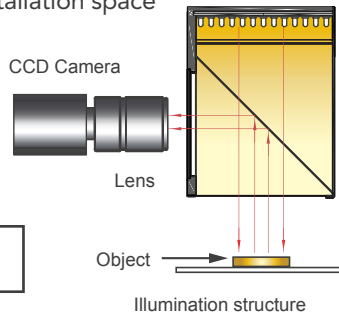

ACL Series

Angle Coaxial Lights

Product Features

- High density SMD LED and high brightness
- Special heat conducting materials for good heat dissipation and high stability
- Compact structure design without cooling fan
- Special coating film to provide high quality optical result
- 90-degree angle design to save the installation space

Model Guide

Specification Table

Model	Voltage	Color	Power (W)			Dimensions (mm)			Diagrams
			●	●●	●●●	Length	Width	Height	
ACL-34X25	24V	● ● ● ○	2	2	56	40	28	1	
ACL-36X32	24V	● ● ● ○	2.5	2.5	50	44	43	2	
ACL-40	24V	● ● ● ○	2.5	3.8	65	50	47	3	
ACL-50	24V	● ● ● ○	3.5	7.2	73	60	55.6	4	
ACL-55	24V	● ● ● ○	4.8	7.2	84	65.6	65	5	
ACL-90	24V	● ● ● ○	15	16	109	97	87	-	

Case Pictures

Dimensional Drawing

(mm)