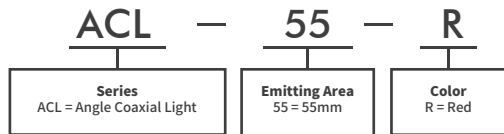

Model Guide

Specification Table

Model	Voltage	Color	Power (W)			Dimensions (mm)			Diagrams
			●	●●	●●●	Length	Width	Height	
ACL-34X25	24V	● ● ● ○	2	2	56	40	28	1	
ACL-36X32	24V	● ● ● ○	2.5	2.5	50	44	43	2	
ACL-40	24V	● ● ● ○	2.5	3.8	65	50	47	3	
ACL-50	24V	● ● ● ○	3.5	7.2	73	60	55.6	4	
ACL-55	24V	● ● ● ○	4.8	7.2	84	65.6	65	5	
ACL-90	24V	● ● ● ○	15	16	109	97	87	-	