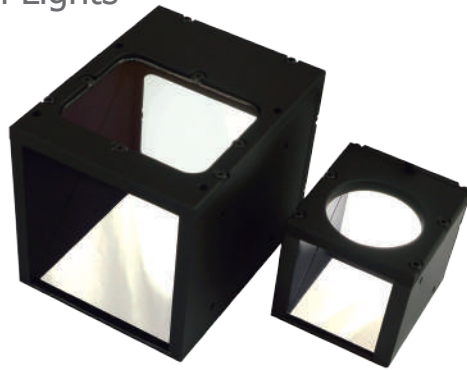

ACL Series

Angle Coaxial Lights

Product Features

- High density SMD LED and high brightness
- Special heat conducting materials for good heat dissipation and high stability
- Compact structure design without cooling fan
- Special coating film to provide high quality optical result
- 90-degree angle design to save the installation space

Model Guide

Specification Table

Model	Voltage	Color	Power (W)			Dimensions (mm)			Diagrams
			●	●●	●●●	Length	Width	Height	
ACL-34X25	24V	● ● ● ○	2	2	56	40	28	1	
ACL-36X32	24V	● ● ● ○	2.5	2.5	50	44	43	2	
ACL-40	24V	● ● ● ○	2.5	3.8	65	50	47	3	
ACL-50	24V	● ● ● ○	3.5	7.2	73	60	55.6	4	
ACL-55	24V	● ● ● ○	4.8	7.2	84	65.6	65	5	
ACL-90	24V	● ● ● ○	15	16	109	97	87	-	