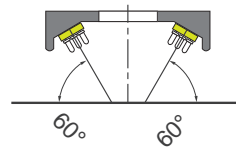

◆ 產品型號

CIR series angle diagram
(*1 The angle between light and horizontal)