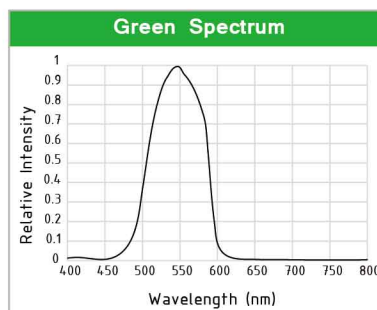

TEL : +886-3-6686923 FAX : +886-3-6686423

SALES@BESTINTECH.COM.TW

LSU-160FR Series

- Max. brightness up to 4M Lux. (@14mm fiber)
- High-speed photo-coupler receiver allows the strobe output frequency reaches to 30KHz.
- 5 color filter slots for customer choice

LSU-80/100/150 Series

▲ LSU-80

- LSU-80 offers RGBW color mixing function for even denser levels of brightness and color effect
- LSU-100 / 150 offers a variety of single color to choose from, including white, red, blue, green, IR and UV