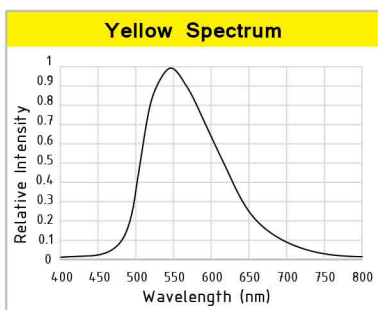

TEL : +886-3-6686923 FAX : +886-3-6686423

SALES@BESTINTECH.COM.TW

LSU-160FR Series

- Max. brightness up to 4M Lux. (@14mm fiber)
- High-speed photo-coupler receiver allows the strobe output frequency reaches to 30KHz.
- 5 color filter slots for customer choice