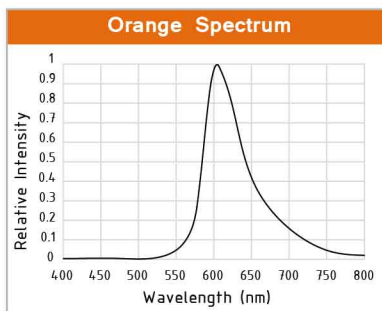

TEL : +886-3-6686923 FAX : +886-3-6686423

SALES@BESTINTECH.COM.TW

LSU-160FR Series

- Max. brightness up to 4M Lux. (@14mm fiber)
- High-speed photo-coupler receiver allows the strobe output frequency reaches to 30KHz.
- 5 color filter slots for customer choice