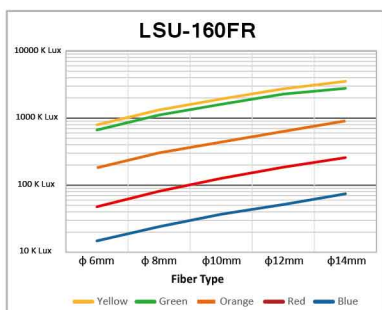

TEL : +886-3-6686923 FAX : +886-3-6686423

SALES@BESTINTECH.COM.TW

LSU-160FR Series

- Max. brightness up to 4M Lux. (@14mm fiber)
- High-speed photo-coupler receiver allows the strobe output frequency reaches to 30KHz.
- 5 color filter slots for customer choice

LSU-80/100/150 Series

▲ LSU-80

- LSU-80 offers RGBW color mixing function for even denser levels of brightness and color effect
- LSU-100 / 150 offers a variety of single color to choose from, including white, red, blue, green, IR and UV