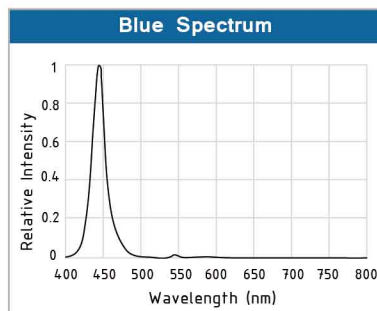

TEL : +886-3-6686923 FAX : +886-3-6686423

SALES@BESTINTECH.COM.TW

LSU-160FR Series

- Max. brightness up to 4M Lux. (@14mm fiber)
- High-speed photo-coupler receiver allows the strobe output frequency reaches to 30KHz.
- 5 color filter slots for customer choice

LSU-80/100/150 Series

▲ LSU-80

- LSU-80 offers RGBW color mixing function for even denser levels of brightness and color effect
- LSU-100 / 150 offers a variety of single color to choose from, including white, red, blue, green, IR and UV