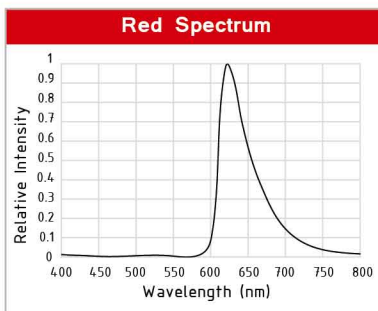

TEL : +886-3-6686923 FAX : +886-3-6686423

SALES@BESTINTECH.COM.TW

LSU-160FR Series

- Max. brightness up to 4M Lux. (@14mm fiber)
- High-speed photo-coupler receiver allows the strobe output frequency reaches to 30KHz.
- 5 color filter slots for customer choice