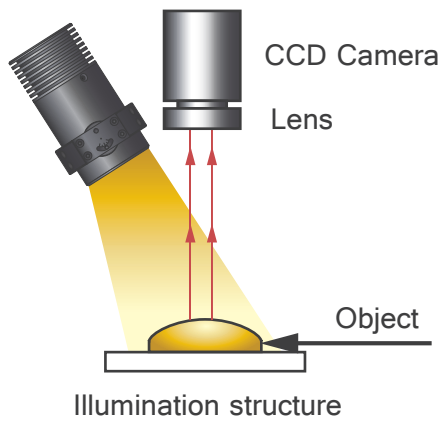

PJTRS/PJTA/PJTD Series

結構光源

◆ 產品特色

- 可選具有Scheimpflug傾斜調整機構/全系列均與C-mount 鏡頭相容
- 可根據應用需求客製光型圖案
- 高亮度LED提供3W/5W/20W甚至到150W的閃頻 (選配)

◆ 產品型號

| | | | | | |
|--|---|---------------------|--------------------|---|---|
| PJTRS | — | 150 | W | — | R01 |
| Series PJTRS = Structured Light Projector with Precision Mask Rotary Stage | | Power 150 = 150W | Color W = White | | Mask Format R01 = Random Size : Ø50µm Density : 19.80 % |

◆ 系列規格表

| Model | Color | Current / Power | Interface Diameter | Diagrams |
|------------------|---------|--|--------------------|----------|
| PJTD-5 | ● ● ● ○ | 1.5A / 5W | C mount | 1 |
| PJTA-5 | ● ● ● ○ | 1.5A / 5W | C mount | 2 |
| PJTRS-20 | ● ● ● ○ | Continuous : 4A/20W Strobe : 10A/50W | C mount | 3 |
| PJTRS-150(pulse) | ● ● ● ○ | Continuous : 8A/40W Strobe : 30A/150W | C mount | 4 |