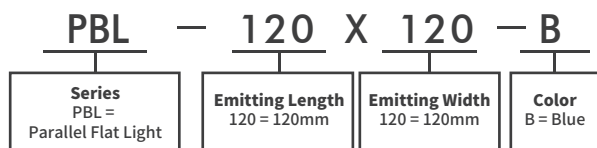

### ◆ Specification Table

Model	Voltage	Color	Power (W)		Dimensions (mm)			Diagrams
			●	●●○	Length	Width	Height	
PBL-27X27	24V	● ● ● ○	1	1.5	49	37	18	1
PBL-50x50	24V	● ● ● ○	5	5	70	56	13	2
PBL-83X75	24V	● ● ● ○	6.5	10	97	93	18	3
PBL-120X120	24V	● ● ● ○	16	20	151	130	18	4
PBL-140X105	24V	● ● ● ○	12.5	19	150	127	18	5
PBL-150X150	24V	● ● ● ○	20	28	172	160	18	6
PBL-200X150	24V	● ● ● ○	21.8	32	210	172	18	7
PBL-224X170	24V	● ● ● ○	26.5	35.8	234	192	18	8