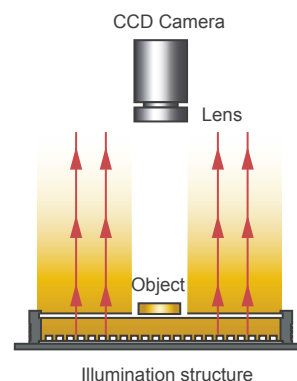

## Parallel Flat Light

### ◆ Product Features

- Unique light-guiding material to become uniform diffused lights
- Suitable for appearance inspection and size measurement
- Standard mold shell and compact structure to save the installation space
- Customized emitting area, wavelength and color temperature

### ◆ Specification Table

Model	Voltage	Color	Power (W)		Dimensions (mm)			Diagrams
			●	●●○	Length	Width	Height	
PBL-27X27	24V	● ● ● ○	1	1.5	49	37	18	1
PBL-50x50	24V	● ● ● ○	5	5	70	56	13	2
PBL-83X75	24V	● ● ● ○	6.5	10	97	93	18	3
PBL-120X120	24V	● ● ● ○	16	20	151	130	18	4
PBL-140X105	24V	● ● ● ○	12.5	19	150	127	18	5
PBL-150X150	24V	● ● ● ○	20	28	172	160	18	6
PBL-200X150	24V	● ● ● ○	21.8	32	210	172	18	7
PBL-224X170	24V	● ● ● ○	26.5	35.8	234	192	18	8